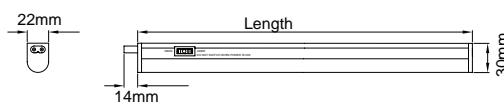

Dimensions:

KSRCL195-KSRCL198