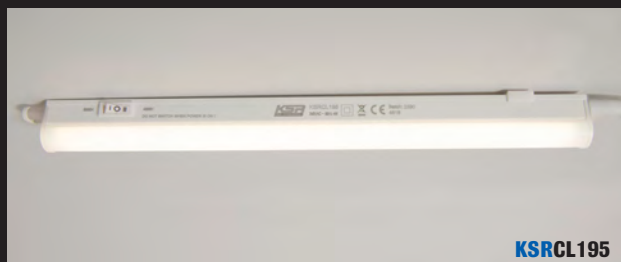

# Morini CCT

Under Cabinet Lighting

Residential Lighting 243

KSRCL195

Can be linked

KSRCL195

KSRCL146

### Specifications:

- Warranty: 2 Years
- T5 2x CCT 3000K/4000K LED
- KSRCL195 - 3000K - 490 Lumens
- KSRCL195 - 4000K - 530 Lumens
- KSRCL196 - 3000K - 830 Lumens
- KSRCL196 - 4000K - 900 Lumens
- KSRCL197 - 3000K - 1450 Lumens
- KSRCL197 - 4000K - 1550 Lumens
- KSRCL198 - 3000K - 1800 Lumens
- KSRCL198 - 4000K - 1950 Lumens
- 240V
- Non-dimmable
- Can be linked
- Link leads available (see options below)

### Construction:

Body – Extruded  
Polycarbonate

### Link Leads:

Code	Colour	Length
<b>KSRCL144</b>	White	150mm
<b>KSRCL145</b>	White	300mm
<b>KSRCL146</b>	White	500mm